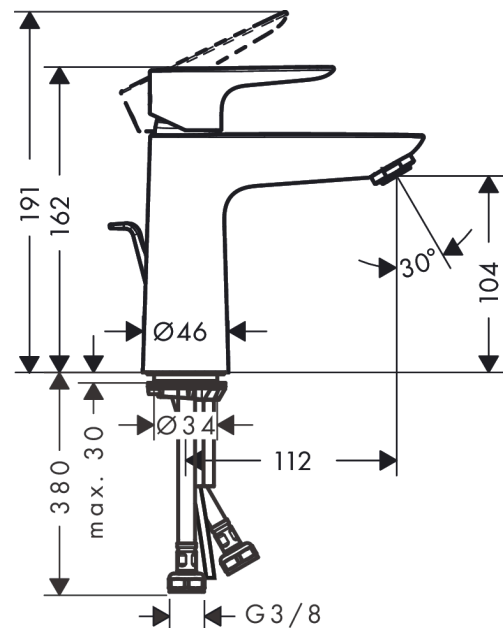

##### product features

- consists of: single lever basin mixer, waste set
- ComfortZone 110
- projection 112 mm
- spray type: normal spray
- maximum flow rate at 3 bar: 5 l/min
- ceramic cartridge
- temperature limitation adjustable
- suitable for continuous flow water heaters
- pop-up waste set G 1¼
- material waste set: metal
- connection type: G ¾ connections
- connection dimension: DN15

#### Scale drawing

Year of production: &gt;08/19

Pos.	Description	Article Number	Price	PU
1	handle	92687670	-	1
2	screw cover	95704000	-	1
3	flange	92625670	-	1
4	nut	92689000	-	1
5	O-ring 25x1,5	98146000	-	1
6	O-ring 27x1,5	92527000	-	1
7	cartridge, assy	97685000	-	1
8	seal	98865000	-	1
9	adapter for cartridge	92628000	-	1
10	adapter for cartridge	98866000	-	1
11	O-ring 23x2	98398000	-	1
12	aerator M24x1 (5 l/min)	13185670	-	1
13	screw M8 x 68	97736000	-	1
14	seal	97608000	-	1
15	fixing set	96016000	-	1
16	pull rod	96657000	-	1
17	connection hose 450 mm M8x0,75 G3/8	97206000	-	1
18	O-ring 7x1,5	98422000	-	1
a	pop up waste	94139670	-	1