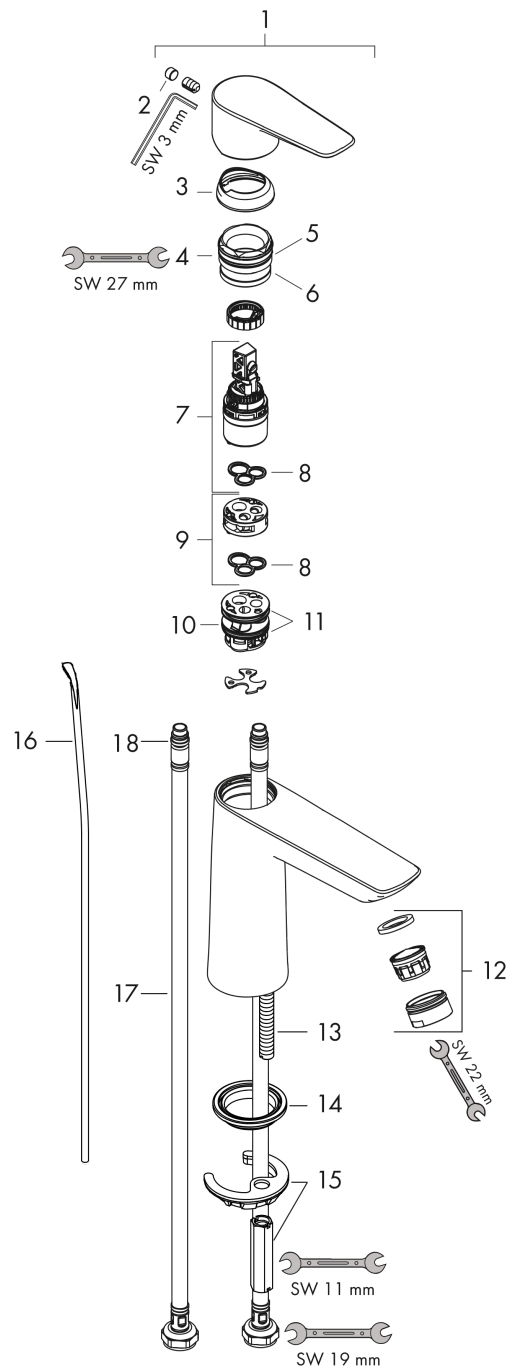

##### product features

- consists of: single lever basin mixer, waste set
- ComfortZone 110
- projection 112 mm
- spray type: normal spray
- maximum flow rate at 3 bar: 5 l/min
- ceramic cartridge
- temperature limitation adjustable
- suitable for continuous flow water heaters
- pop-up waste set G 1¼
- material waste set: metal
- connection type: G ¾ connections
- connection dimension: DN15

#### Scale drawing

#### Flowchart

**Talis E**  
**Single lever basin mixer 110 with pop-up waste set**  
 Surfaces: **Matt Black** Article Number: **71710670**

**Exploded Drawing**

Year of production: >08/19

**Talis E****Single lever basin mixer 110 with pop-up waste set**Surfaces: **Matt Black** Article Number: **71710670****Spare part list**

Year of production: &gt;08/19

Pos.	Description	Article Number	Price	PU
1	handle	92687670	-	1
2	screw cover	95704000	-	1
3	flange	92625670	-	1
4	nut	92689000	-	1
5	O-ring 25x1,5	98146000	-	1
6	O-ring 27x1,5	92527000	-	1
7	cartridge, assy	97685000	-	1
8	seal	98865000	-	1
9	adapter for cartridge	92628000	-	1
10	adapter for cartridge	98866000	-	1
11	O-ring 23x2	98398000	-	1
12	aerator M24x1 (5 l/min)	13185670	-	1
13	screw M8 x 68	97736000	-	1
14	seal	97608000	-	1
15	fixing set	96016000	-	1
16	pull rod	96657000	-	1
17	connection hose 450 mm M8x0,75 G3/8	97206000	-	1
18	O-ring 7x1,5	98422000	-	1
a	pop up waste	94139670	-	1