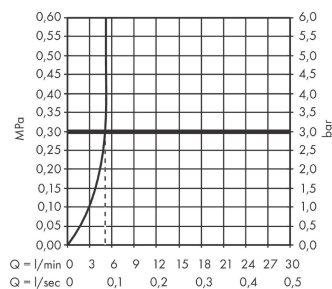

Talis E

Single lever basin mixer 110 with pop-up waste set

Surfaces: **Matt Black** Article Number: **71710670**

Description

product features

- consists of: single lever basin mixer, waste set
- ComfortZone 110
- projection 112 mm
- spray type: normal spray
- maximum flow rate at 3 bar: 5 l/min
- ceramic cartridge
- temperature limitation adjustable
- suitable for continuous flow water heaters
- pop-up waste set G 1¼
- material waste set: metal
- connection type: G ¾ connections
- connection dimension: DN15

Technology

Design awards

Product image

Scale drawing

Flowchart